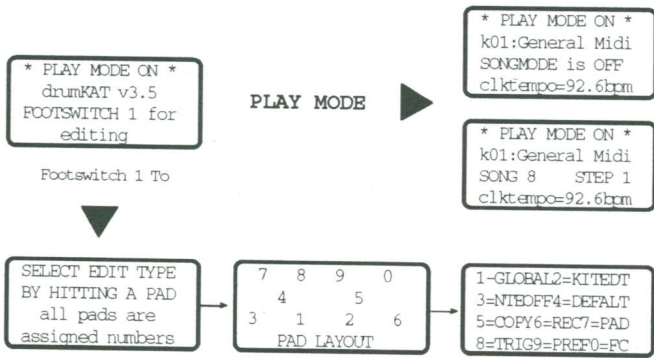

drumKAT

3.5

SCREENS

GLOBAL SCREENS

KIT EDIT SCREENS

ALL NOTES OFF SCREENS

DEFAULT SCREENS

COPY SCREENS

MOTIF SCREENS

PAD ADJUST SCREENS

TRIGGER ADJUST SCREENS

PREFERENCE SCREENS

FT/BRTH SCREENS

MISCELLANEOUS SCREENS

RECALL SCREENS

DUPLICATE SCREENS