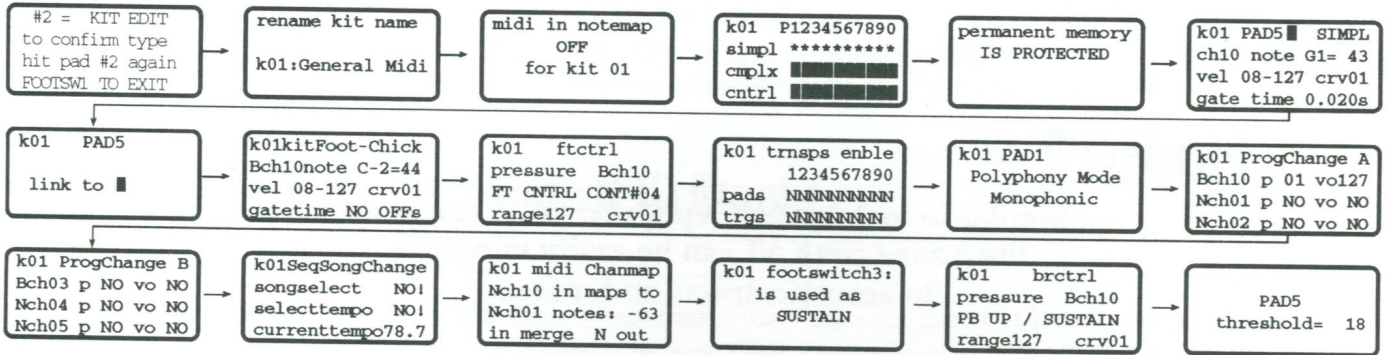

drumKAT

3.5

SCREENS

GLOBAL SCREENS

KIT EDIT SCREENS

ALL NOTES OFF SCREENS

DEFAULT SCREENS

COPY SCREENS

MOTIF SCREENS

PAD ADJUST SCREENS

TRIGGER ADJUST SCREENS

PREFERENCE SCREENS

FT/BRTH SCREENS

MISCELLANEOUS SCREENS

RECALL SCREENS

DUPLICATE SCREENS